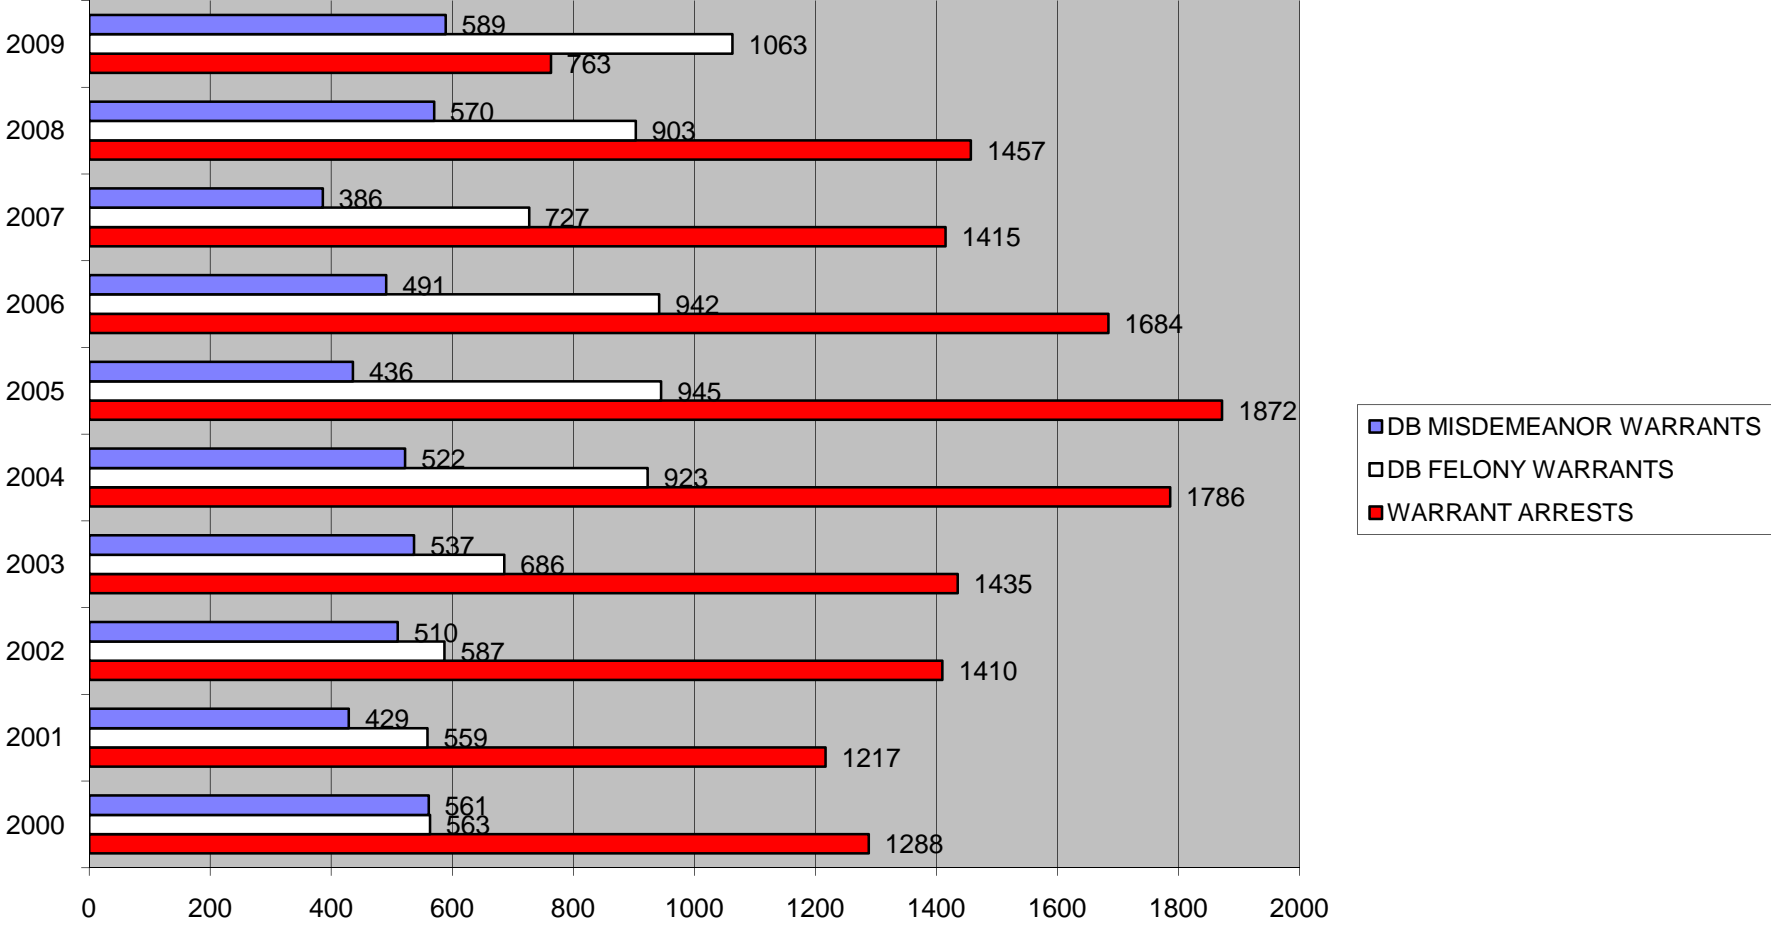

Warrant Arrests, DB Felony and Misdemeanor Warrants Obtained