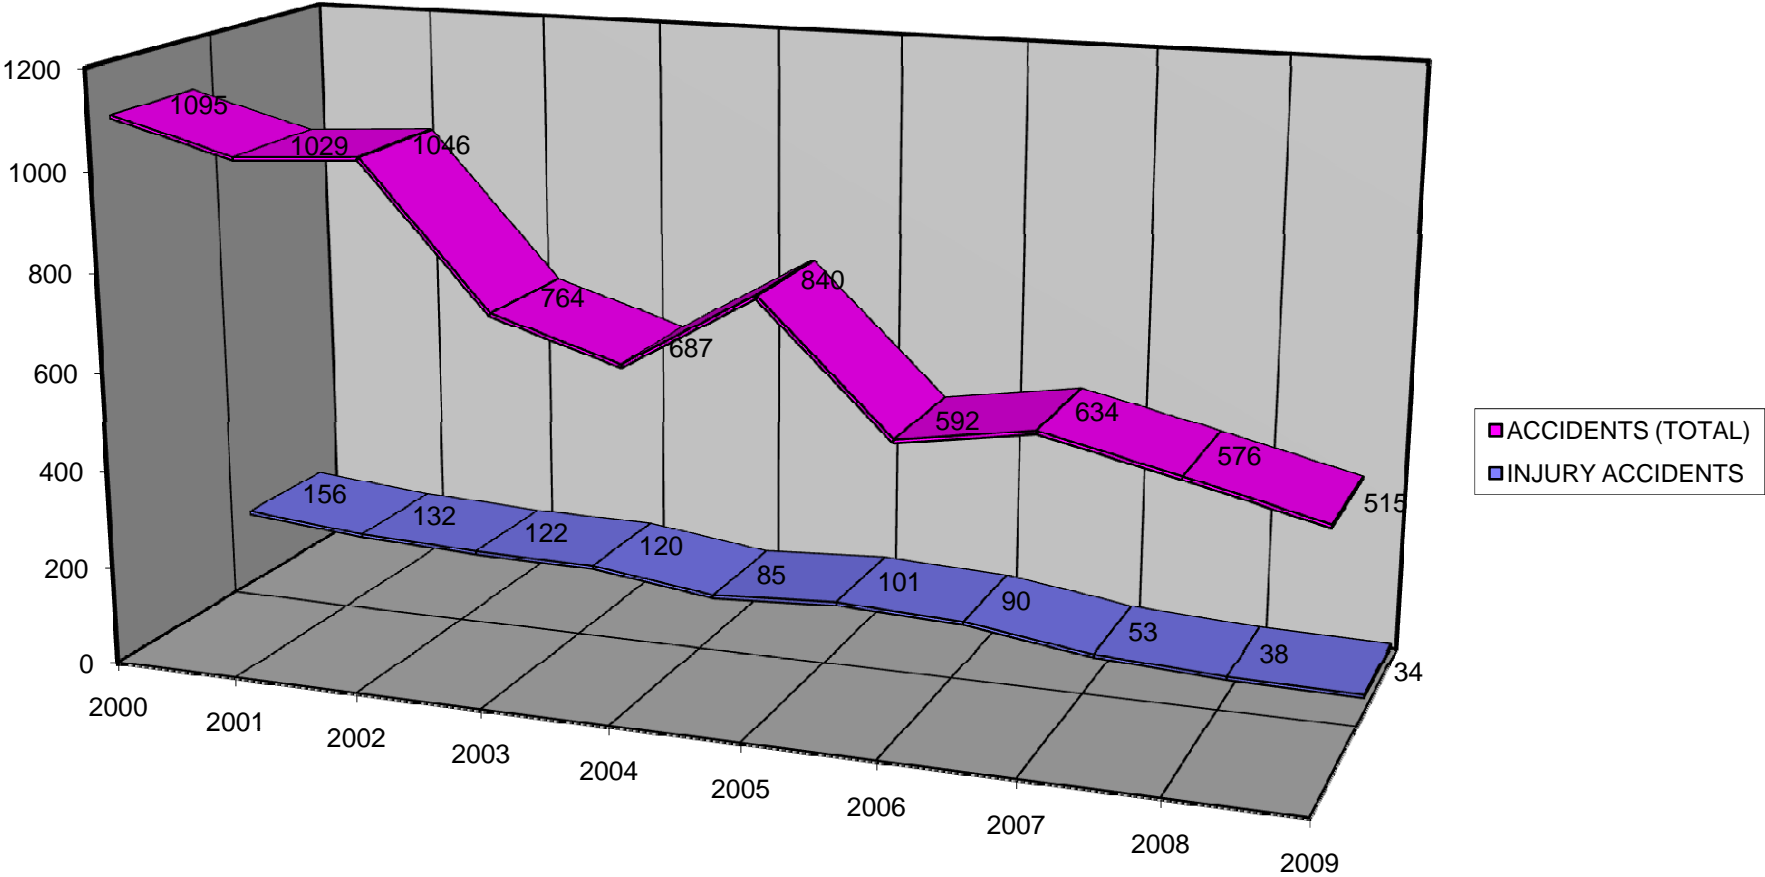

Total Accidents and Injury Accidents