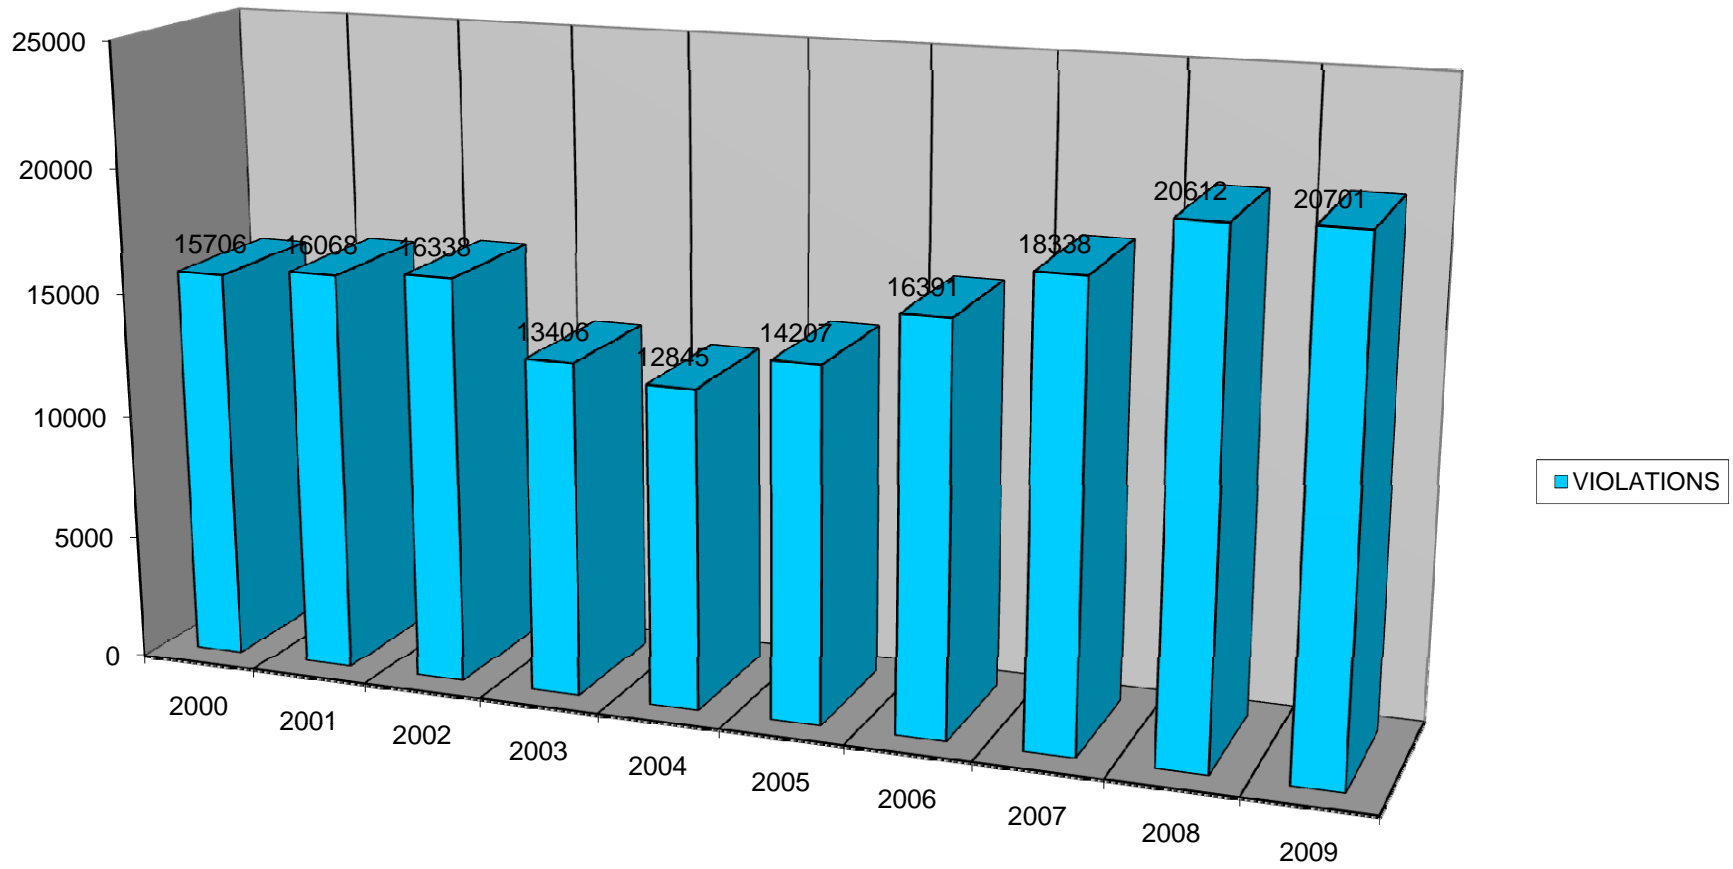

Total Violations Issued