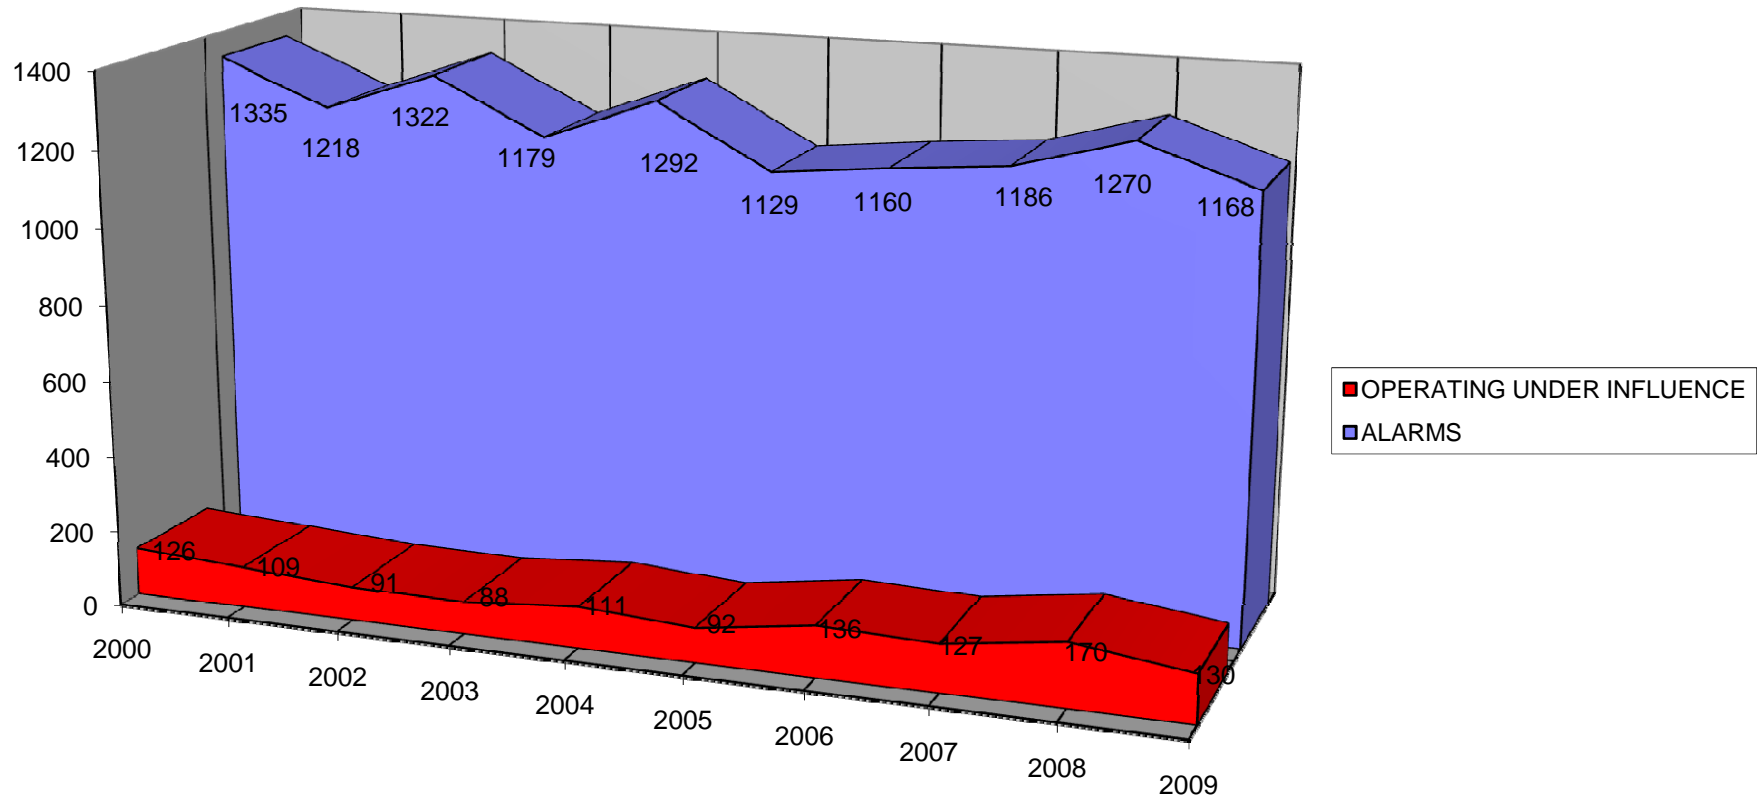

Operating Under the Influence and Alarms