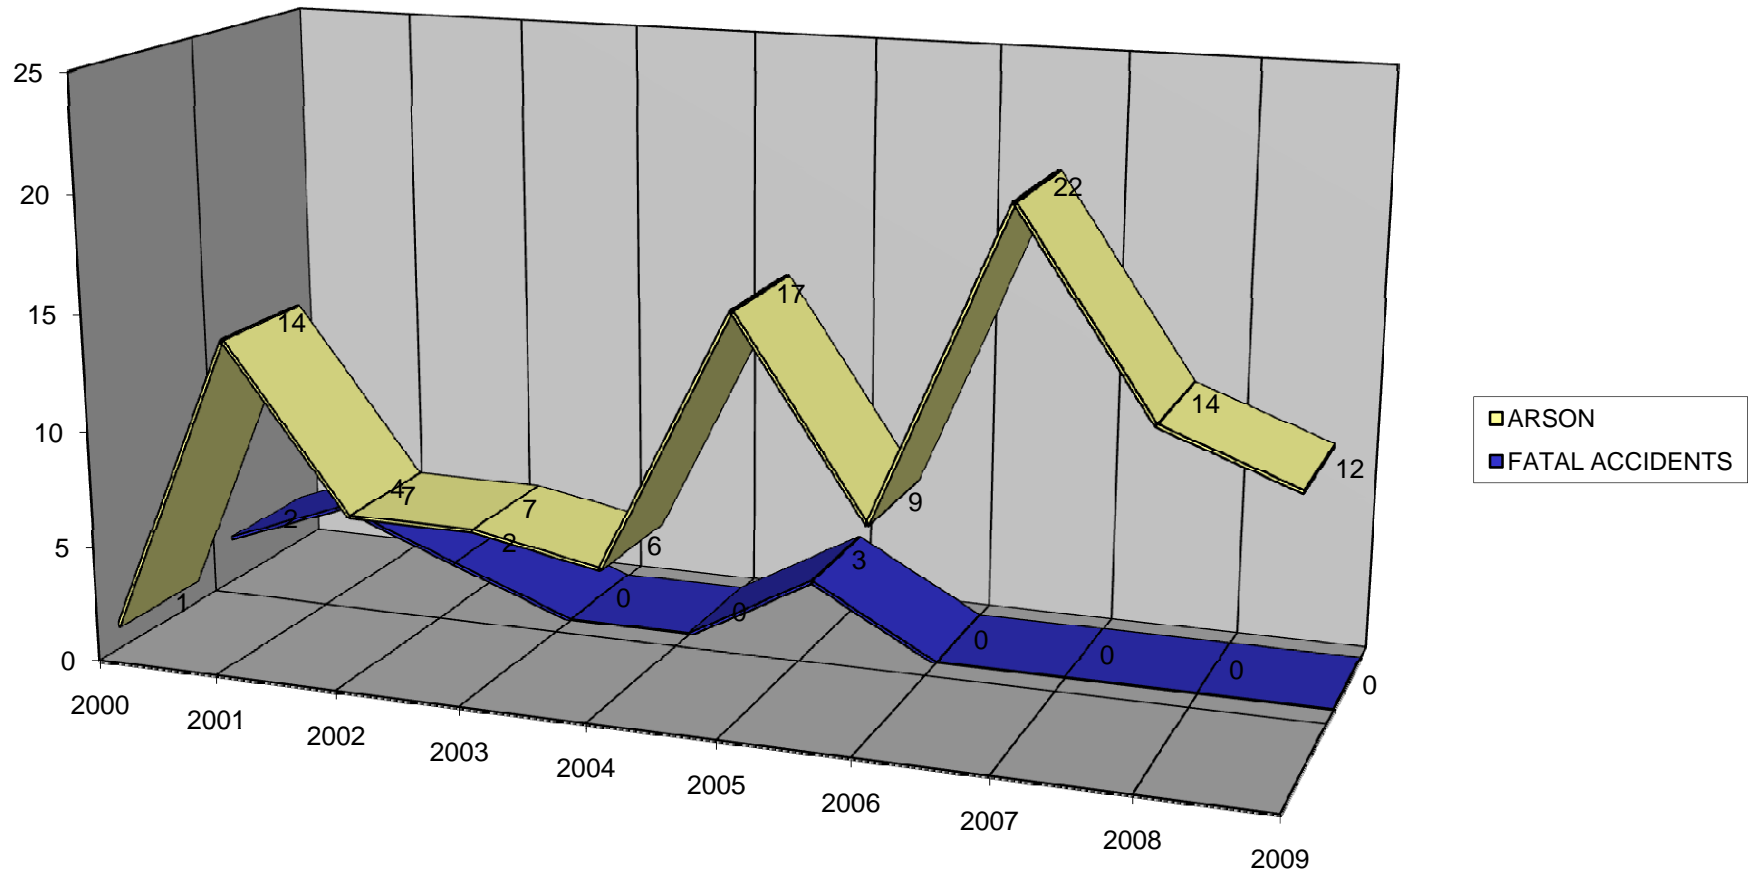

Arson and Fatal Accidents