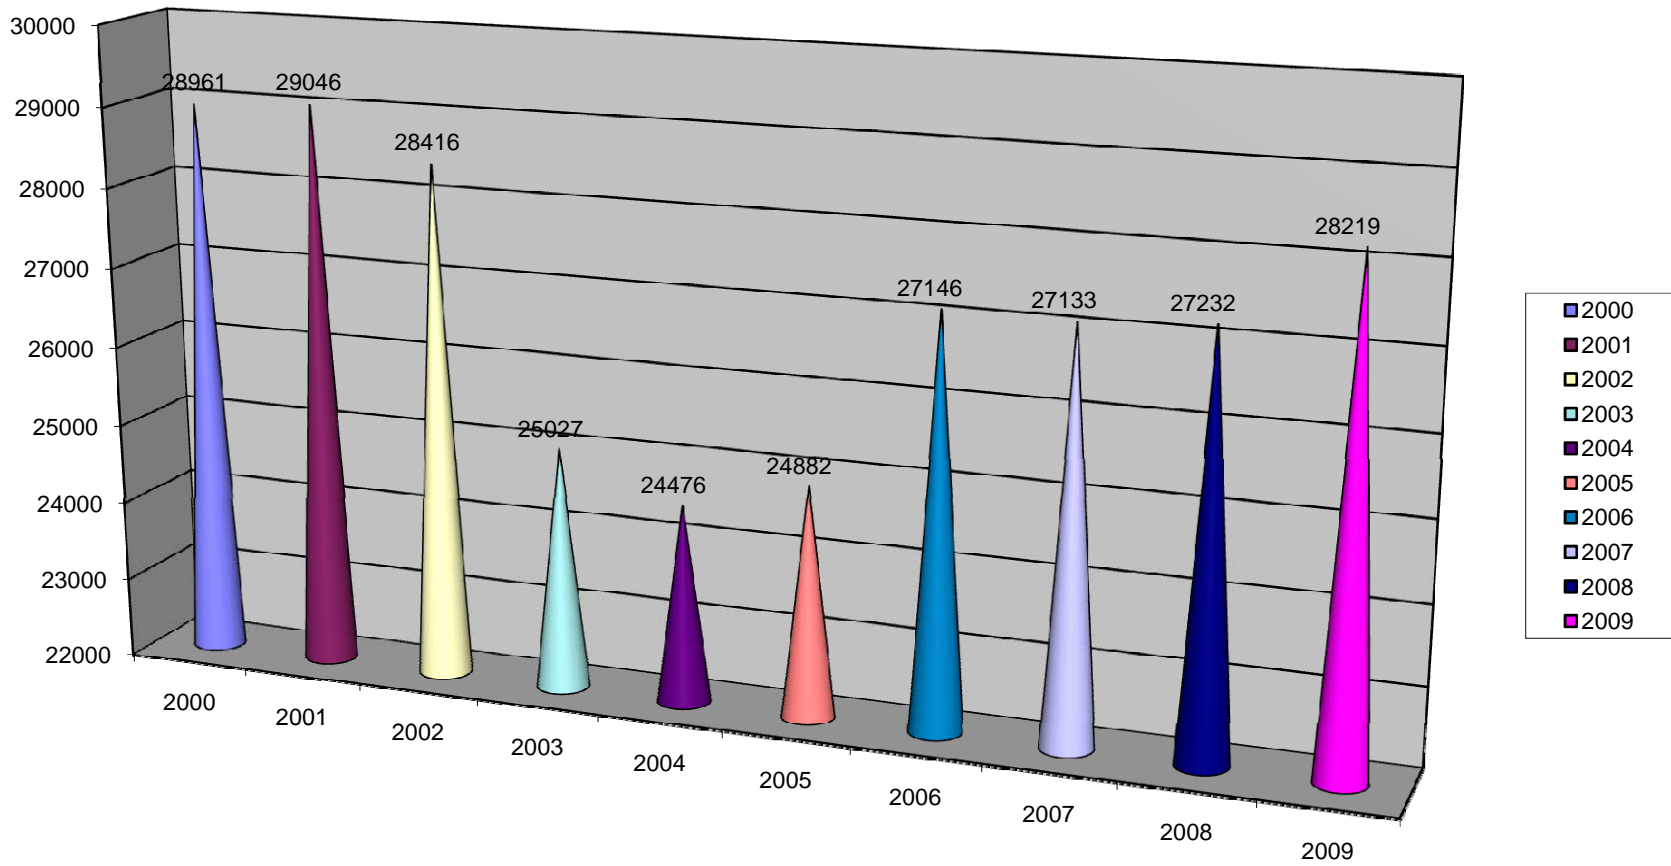

EASTPOINTE POLICE DEPARTMENT 10 YEAR STATISTICAL ANALYSIS

CRIME / STATISTIC	2000	2001	2002	2003	2004	2005	2006	2007	2008	2009
MURDER	1	0	2	1	0	2	1	2	0	1
CRIMINAL SEXUAL CONDUCT	32	39	40	43	46	41	39	32	33	35
ROBBERY	51	50	65	59	42	66	75	55	49	71
ASSAULT	412	415	373	230	215	266	260	310	399	400
DOMESTIC VIOLENCE CALLS	453	399	293	296	252	226	241	319	291	231
THREATS/INTIM./STALKING	384	381	364	326	295	394	333	266	172	154
ARSON	1	14	7	7	6	17	9	22	14	12
BREAK & ENTERING	172	179	193	160	167	243	234	190	229	204
LARCENY	784	770	739	813	794	804	790	706	661	579
STOLEN VEHICLES	295	263	273	291	290	327	442	282	299	222
VANDALISM	405	440	340	369	337	383	453	425	482	365
WARRANT ARRESTS	1288	1217	1410	1435	1786	1872	1684	1415	1457	763
ALARMS	1335	1218	1322	1179	1292	1129	1160	1186	1270	1168
VIOLATIONS	15706	16068	16338	13406	12845	14207	16391	18338	20612	20701
OPERATING UNDER INFLUENCE	126	109	91	88	111	92	136	127	170	130
ACCIDENTS (TOTAL)	1095	1029	1046	764	687	840	592	634	576	515
FATAL ACCIDENTS	2	4	2	0	0	3	0	0	0	0
INJURY ACCIDENTS	156	132	122	120	85	101	90	53	38	34
DB FELONY WARRANTS	563	559	587	686	923	945	942	727	903	1063
DB MISDEMEANOR WARRANTS	561	429	510	537	522	436	491	386	570	589
TOTAL CALLS DISPATCHED	28961	29046	28416	25027	24476	24882	27146	27133	27232	28219

Total Calls Dispatched