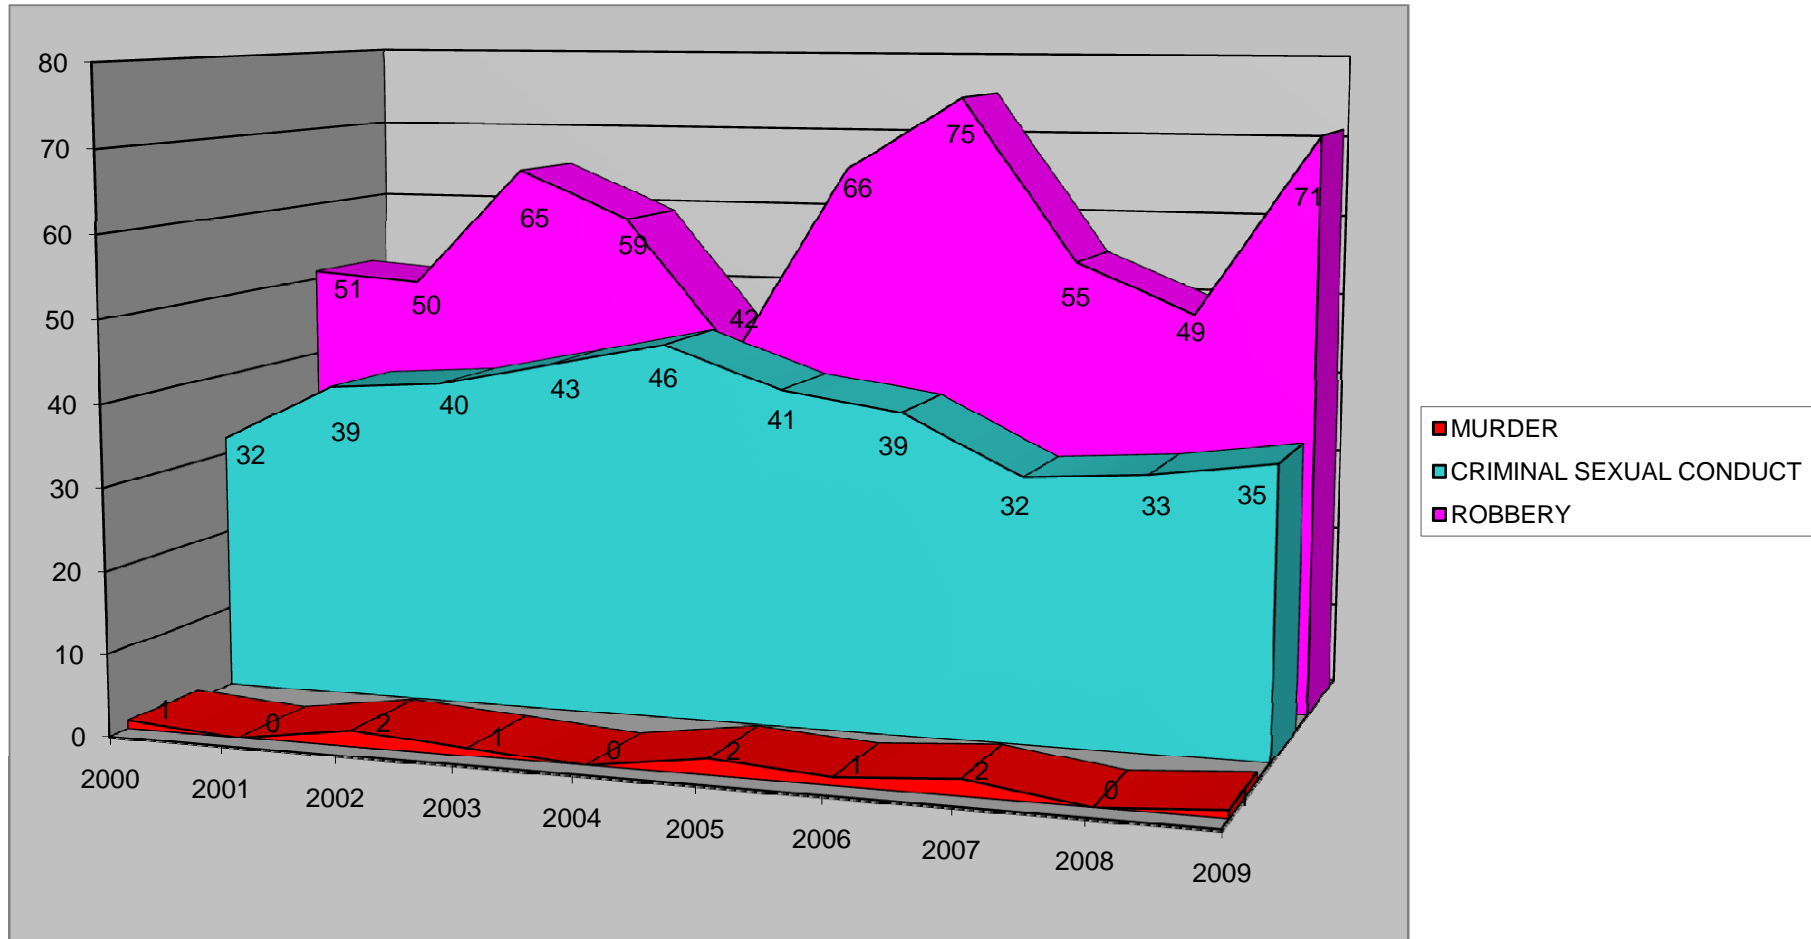

Murder, Criminal Sexual Conduct, and Robbery