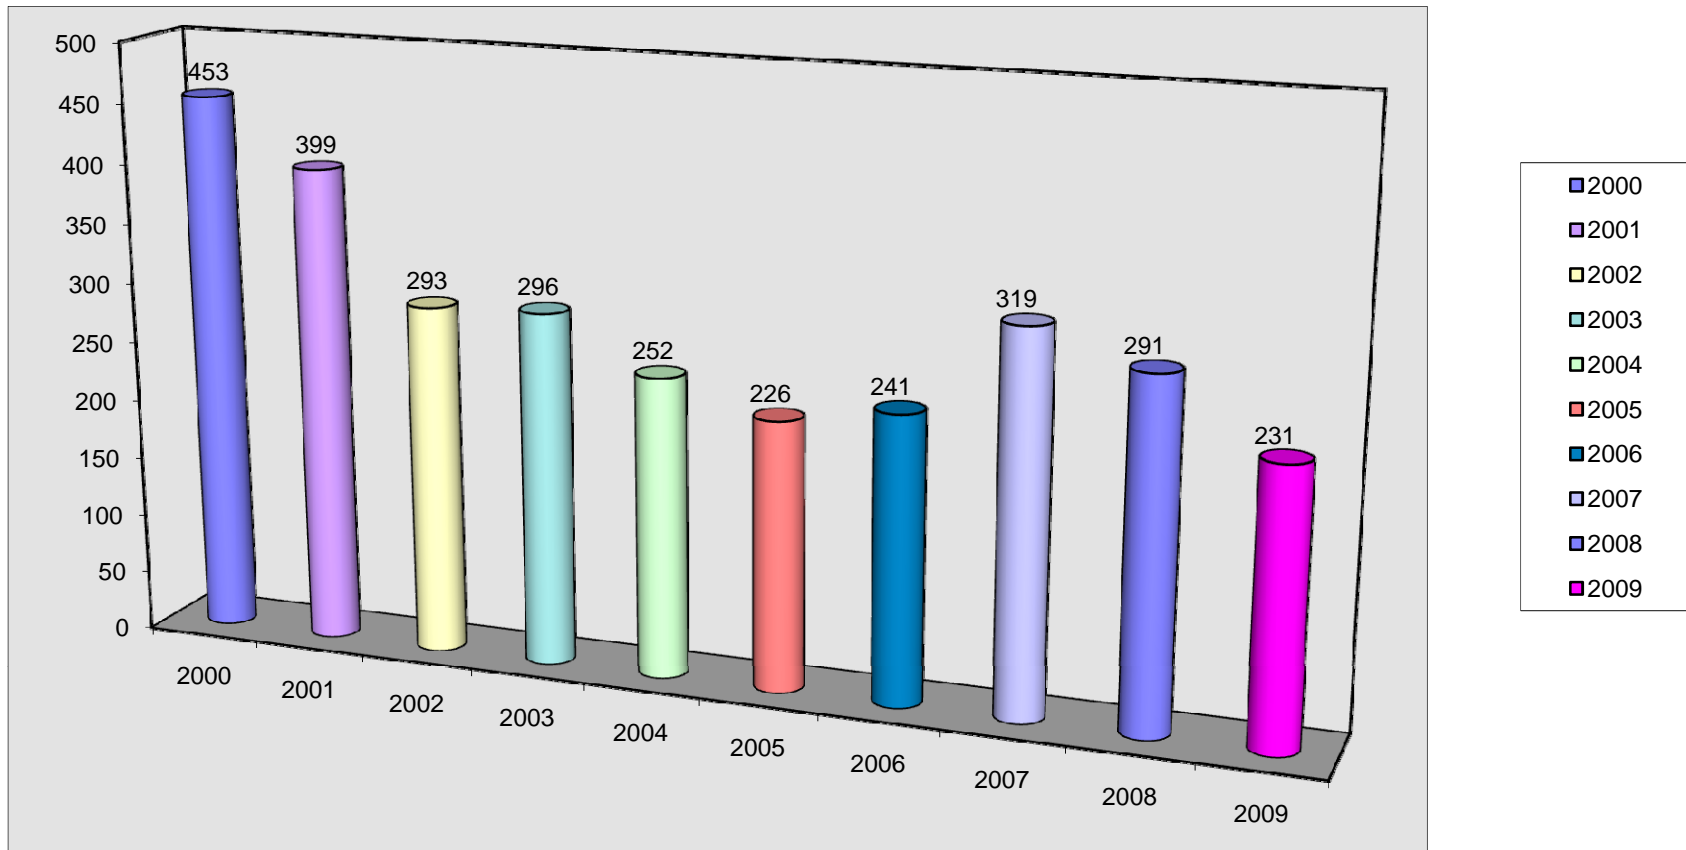

Domestic Calls for Service