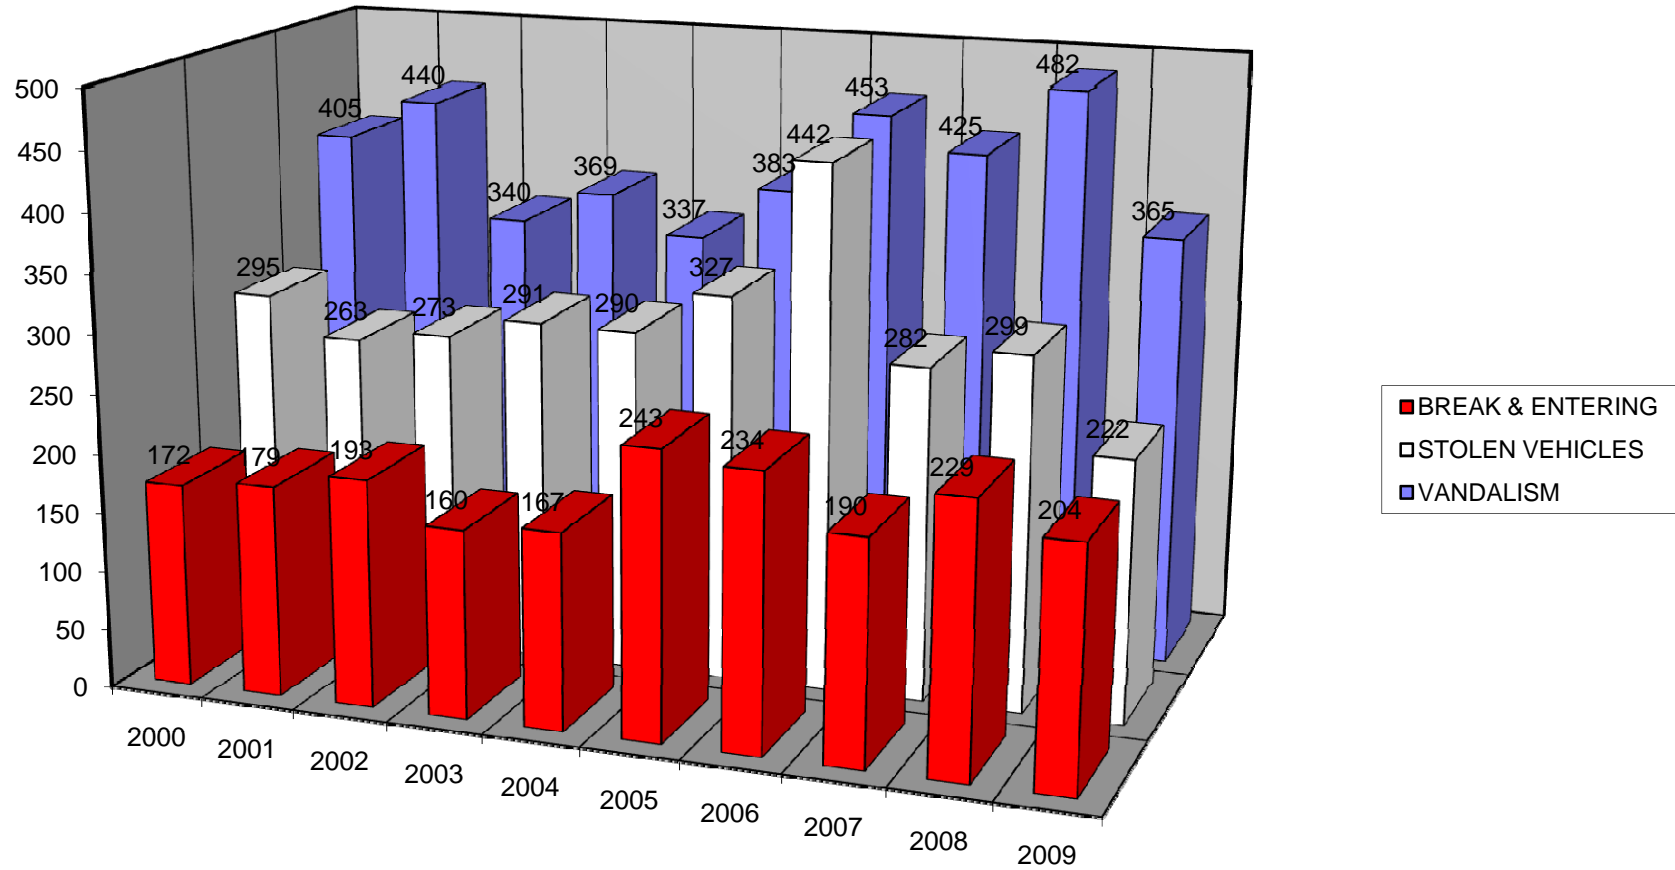

Breaking and Entering, Stolen Vehicles, and Vandalism