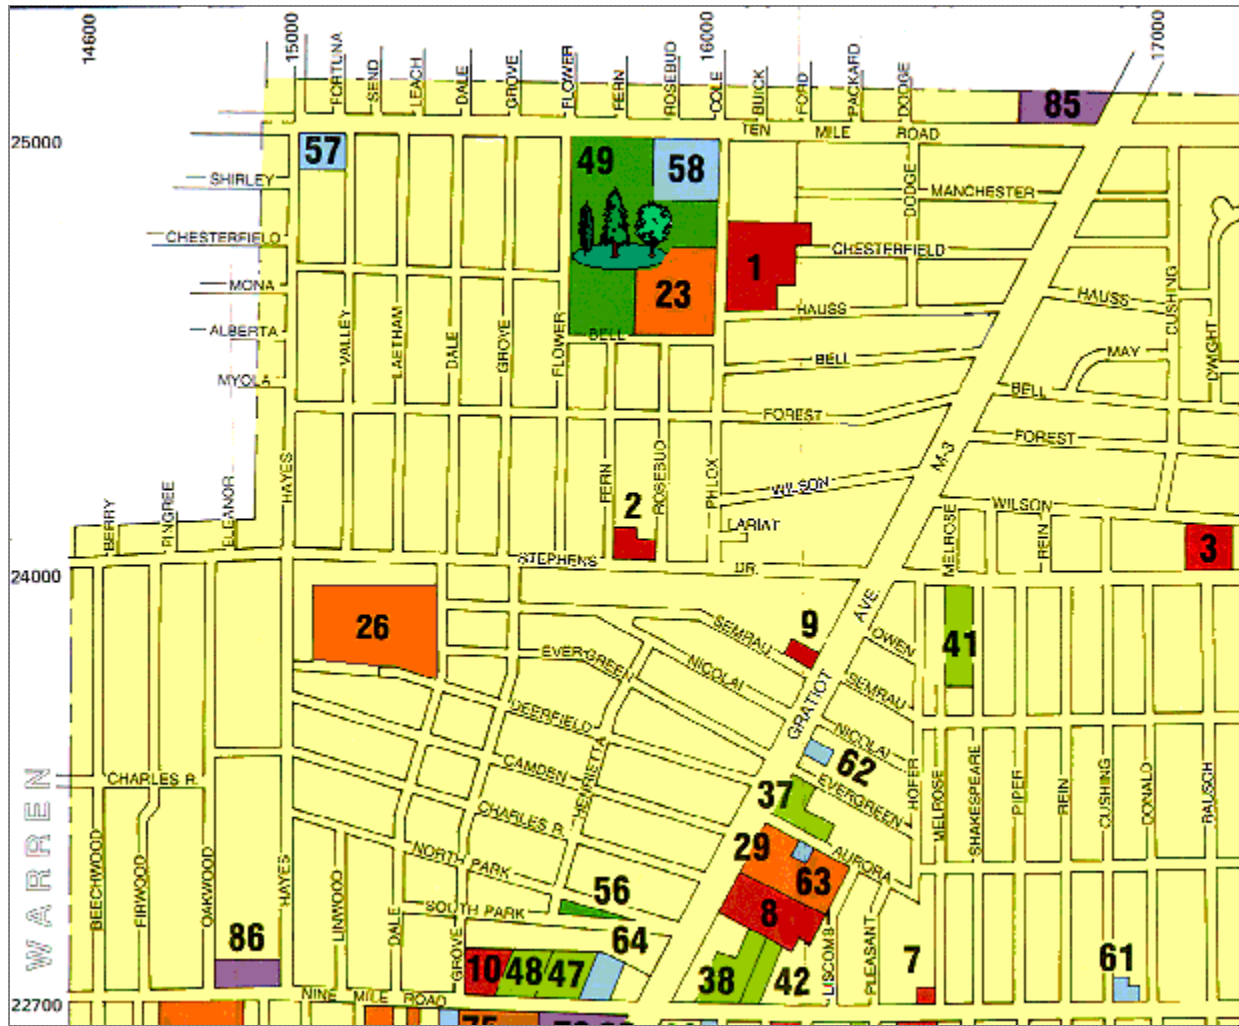

City of Eastpointe Northwest

Locations indicated on this map are shown in the lists below.

Municipal Buildings	Schools
37 - City Hall 38 - Police Department 41 - Senior Center 42 - Municipal Court 47 - Erin Manor Senior Citizens Home 48 - Chester Berry Senior Citizens Home	23 - Bellview Elementary School 26 - East Detroit Schools Administrative Offices 29 - St. Peter's Elementary - Lutheran
Churches	Parks & Playgrounds
1 - St. Barnabas Catholic Church 2 - St. Gabriel Episcopal Church 3 - Calvary Assembly of God 7 - Holy Cross Lutheran Church 8 - St. Peter's Lutheran Church 9 - Immanuel United Methodist Church 10 - Church of Christ Northeast	49 - Memorial Park 56 - Rein Park
Clubs, Organizations & Others	Local Shopping Centers
57 - First State Bank, Branch Office 58 - Knights of St. John 61 - Masonic Lodge No. 589 of Eastpointe 62 - Independent Order of Oddfellows, Lodge 496 63 - Lutheran Fraternities of America, No. 57 64 - Standard Federal Bank	85 - Riviera 86 - Plaza One